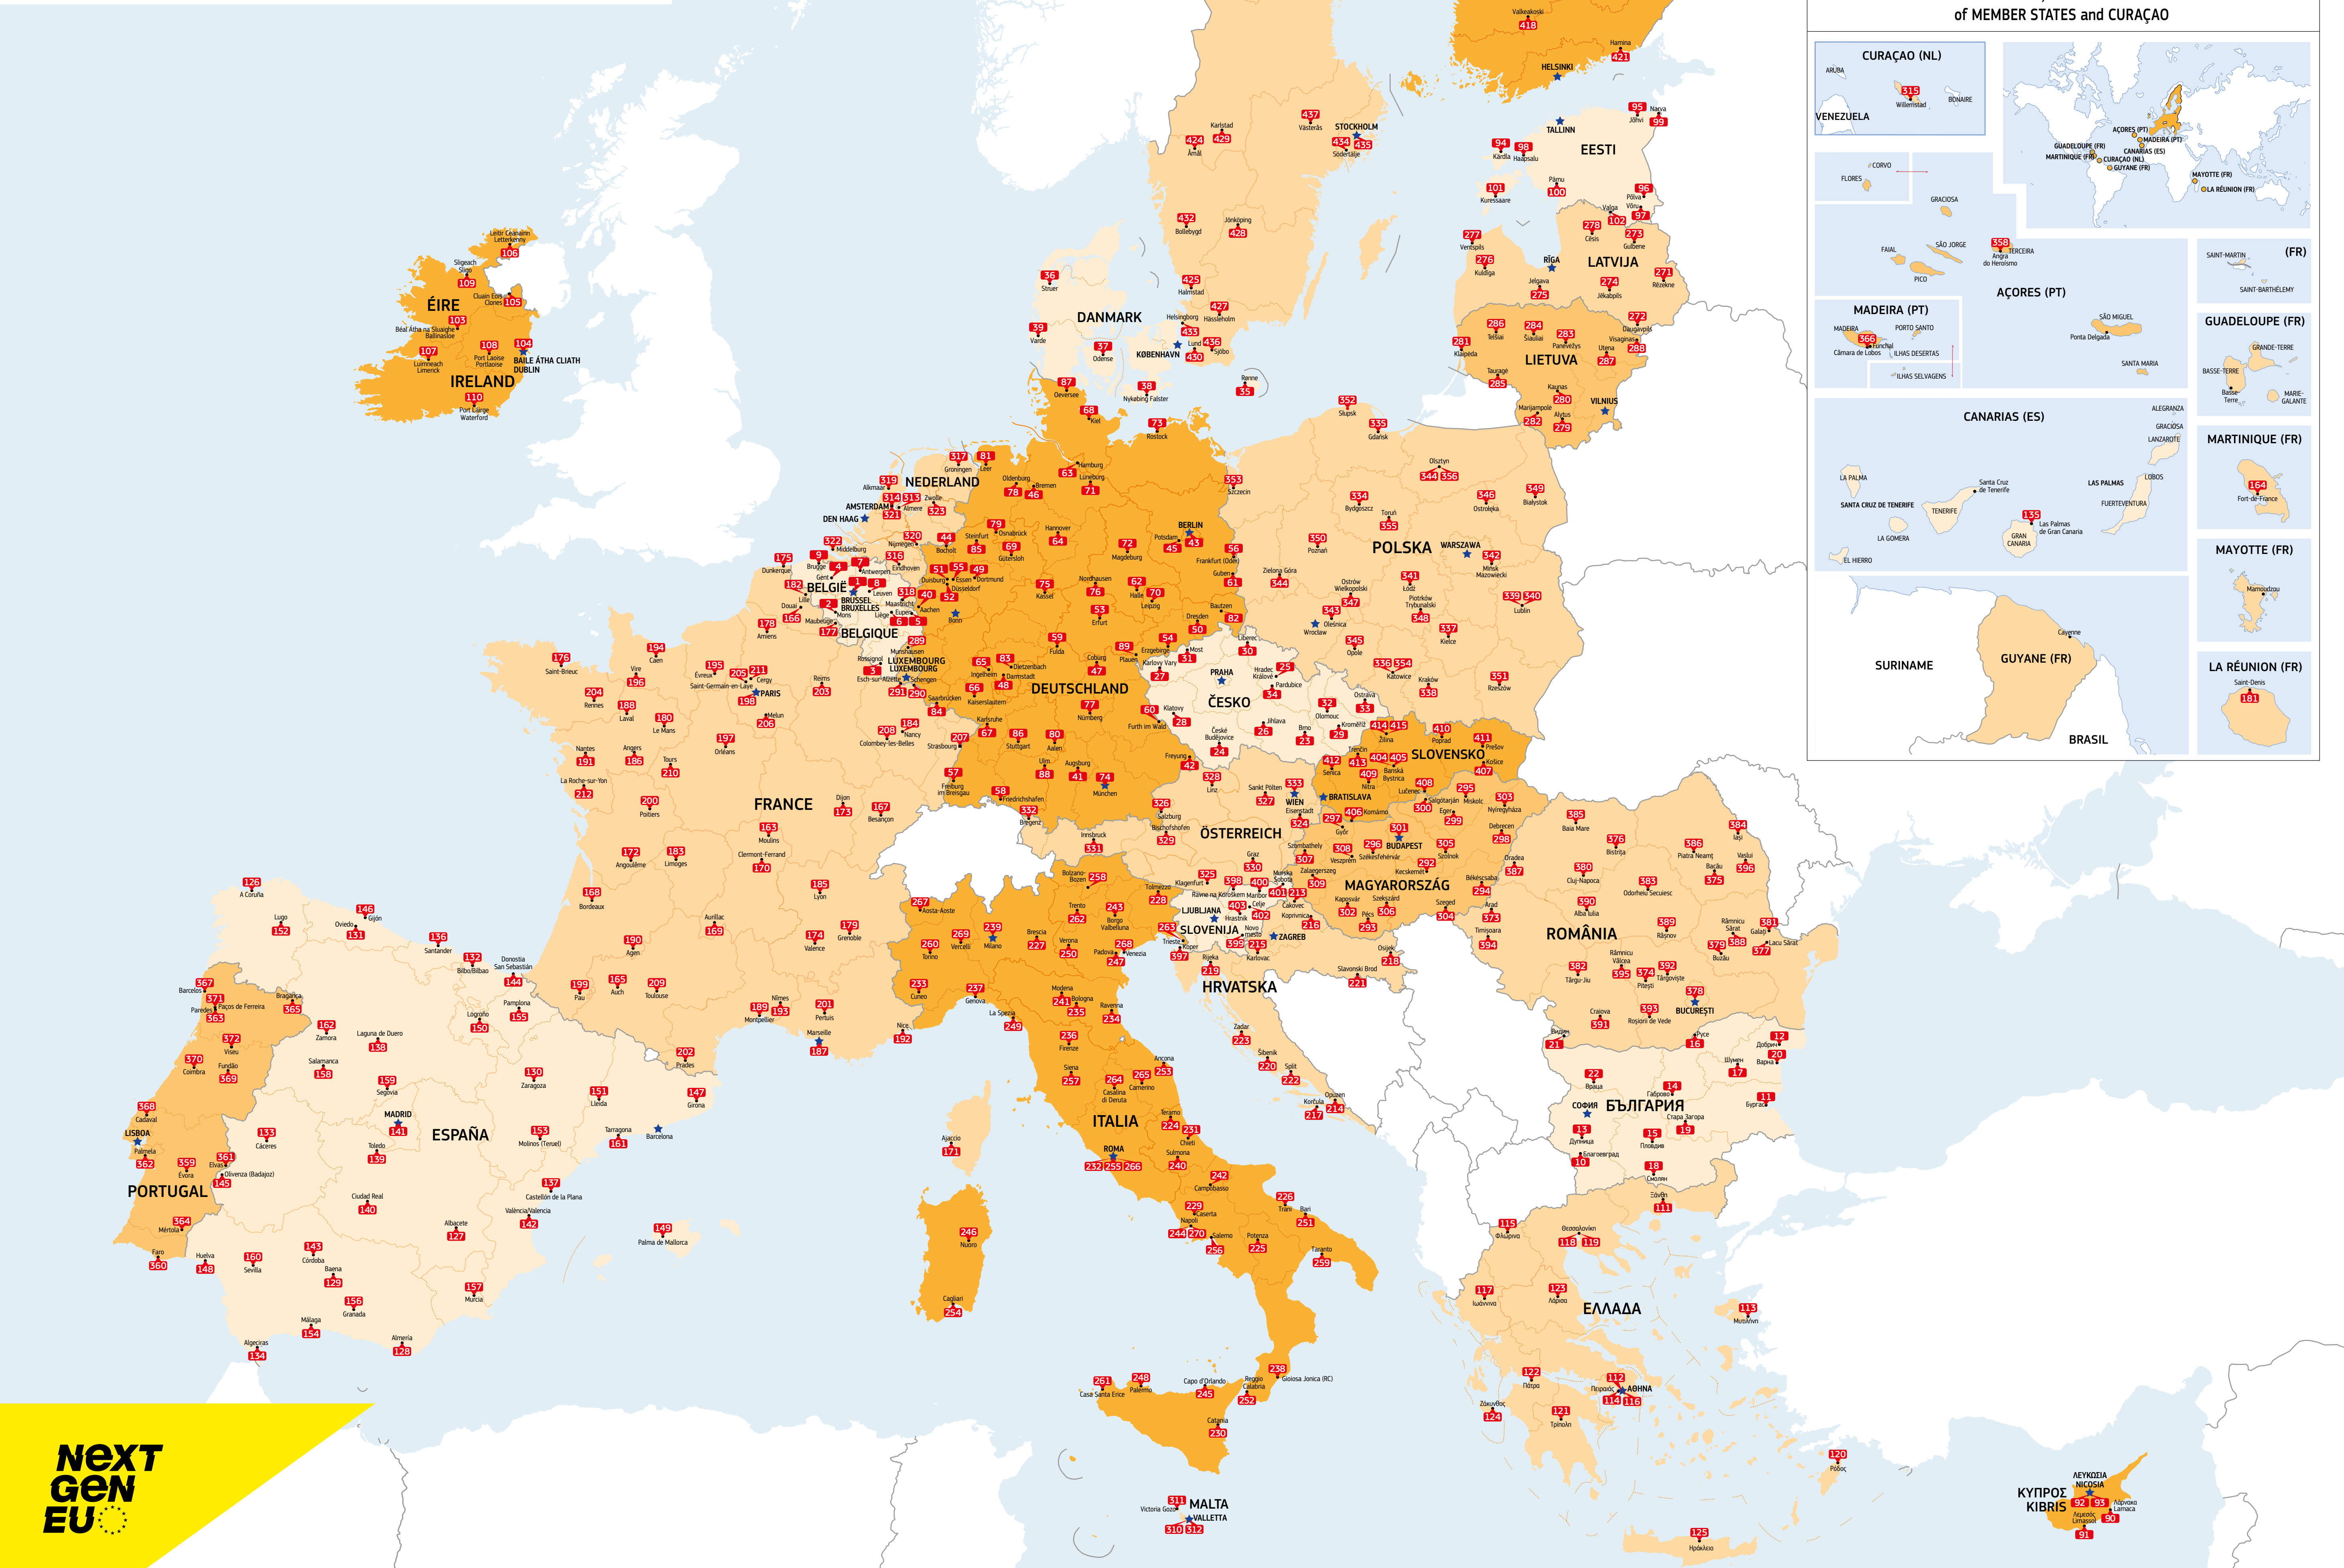

EUROPE DIRECT centres 2021-2025

MEET an expert on the European Union
ASK about the EU
DISCUSS the future of the EU

Find your nearest EUROPE DIRECT centre here

Europe's single number for citizens:
00 800 6 7 8 9 10 11
europedirect.europa.eu