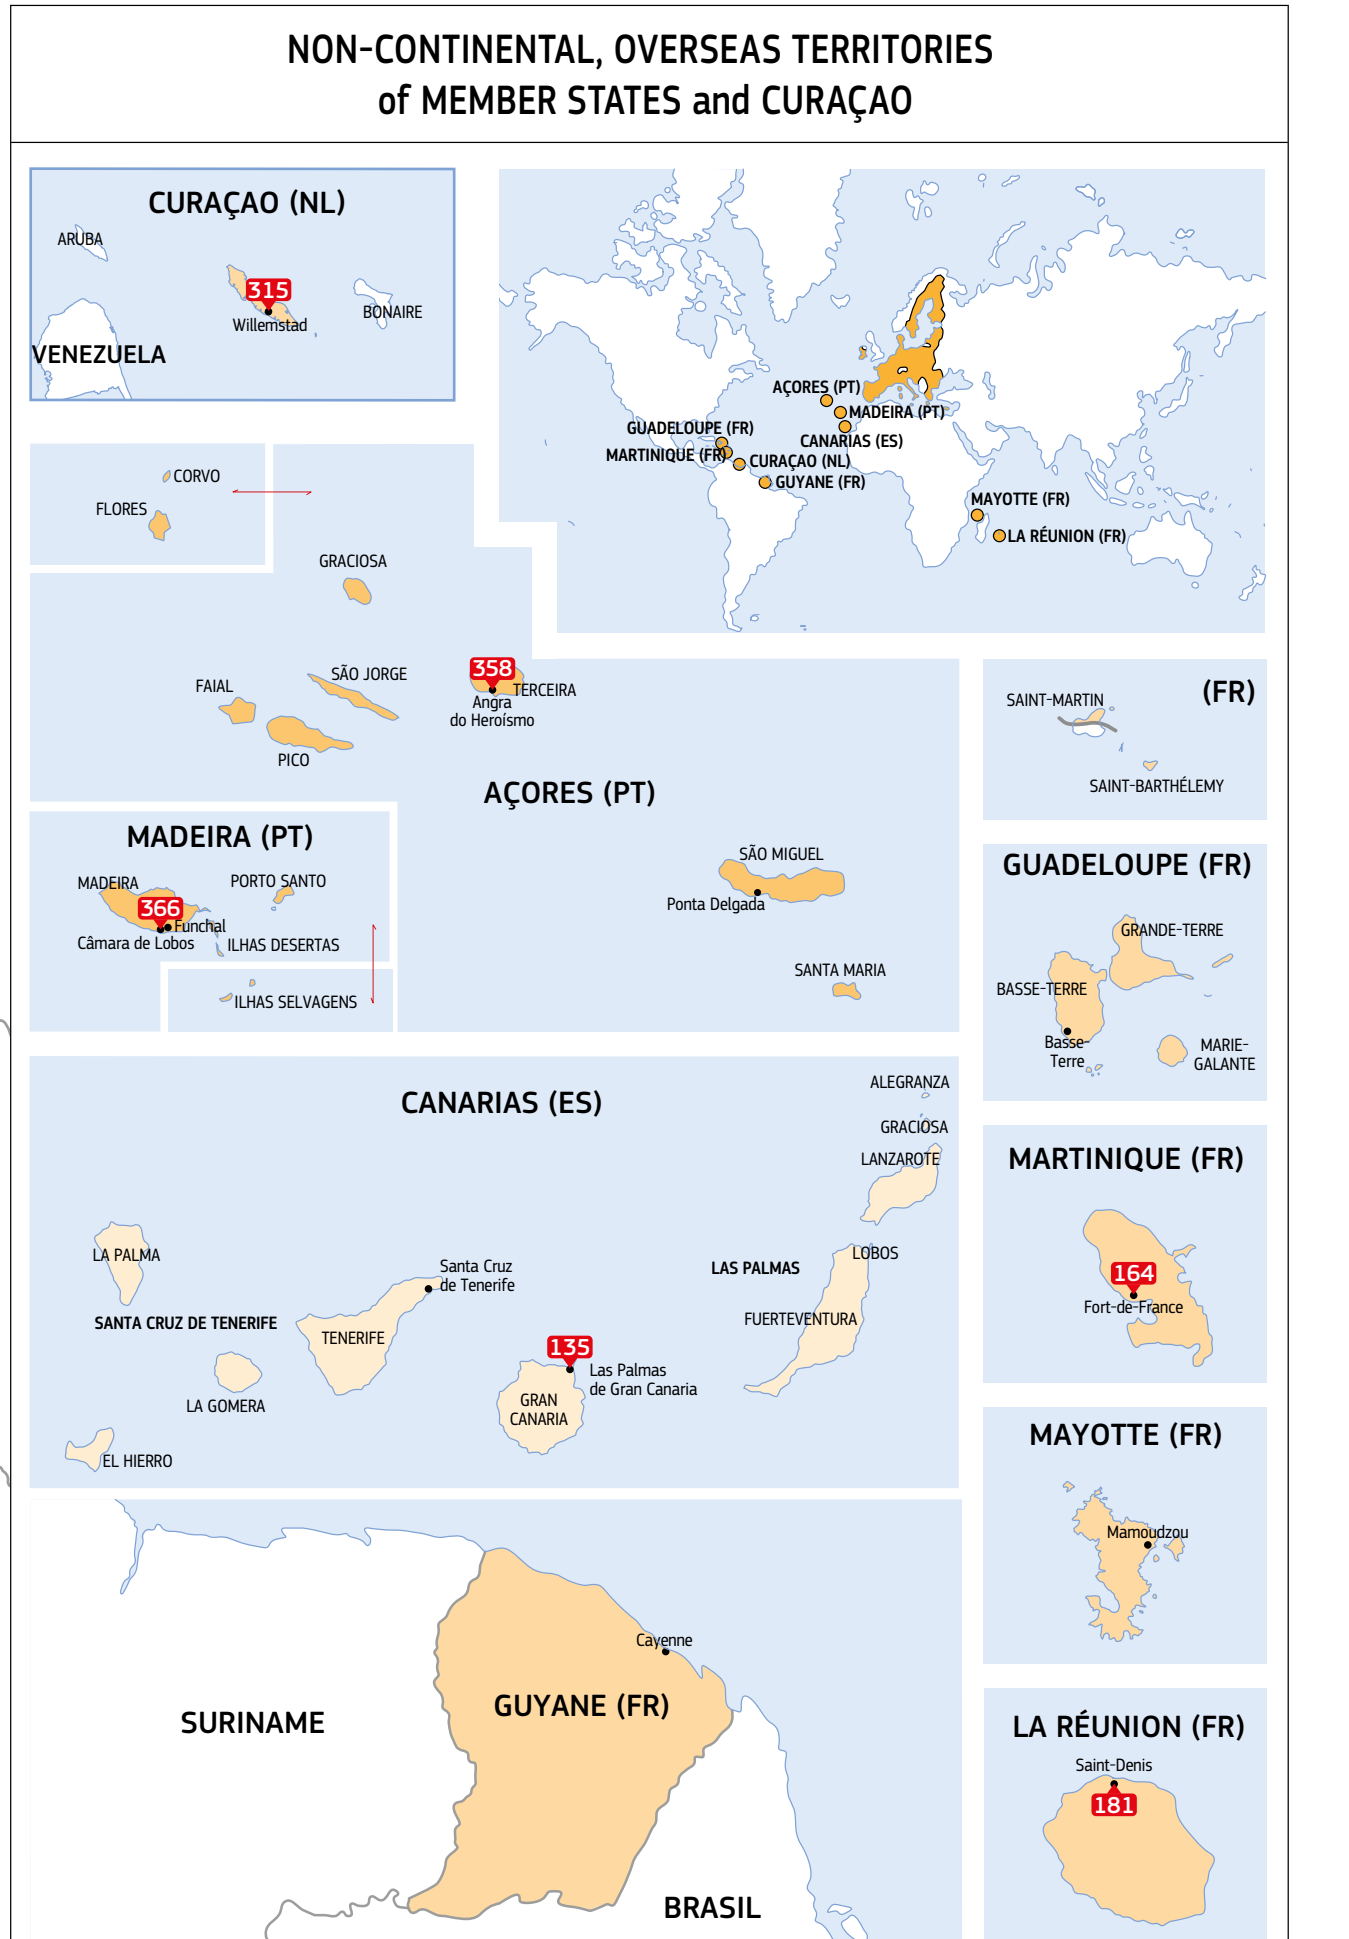

- **HRVATSKA – CROATIA**
  - 311 EUROPE DIRECT Zagreb
- **ÖSTERREICH – AUSTRIA**
  - 312 EUROPE DIRECT Wien
- **ITALIA – ITALY**
  - 313 EUROPE DIRECT Roma
  - 314 EUROPE DIRECT Milano
  - 315 EUROPE DIRECT Napoli
  - 316 EUROPE DIRECT Palermo
  - 317 EUROPE DIRECT Bari
  - 318 EUROPE DIRECT Catania
  - 319 EUROPE DIRECT Genova
  - 320 EUROPE DIRECT Venezia
  - 321 EUROPE DIRECT Bologna
  - 322 EUROPE DIRECT Firenze
  - 323 EUROPE DIRECT Livorno
  - 324 EUROPE DIRECT Padova
  - 325 EUROPE DIRECT Verona
  - 326 EUROPE DIRECT Cagliari
  - 327 EUROPE DIRECT Cagliari
  - 328 EUROPE DIRECT Cagliari
  - 329 EUROPE DIRECT Cagliari
  - 330 EUROPE DIRECT Cagliari
  - 331 EUROPE DIRECT Cagliari
  - 332 EUROPE DIRECT Cagliari
  - 333 EUROPE DIRECT Cagliari
  - 334 EUROPE DIRECT Cagliari
  - 335 EUROPE DIRECT Cagliari
  - 336 EUROPE DIRECT Cagliari
  - 337 EUROPE DIRECT Cagliari
  - 338 EUROPE DIRECT Cagliari
  - 339 EUROPE DIRECT Cagliari
  - 340 EUROPE DIRECT Cagliari
  - 341 EUROPE DIRECT Cagliari
  - 342 EUROPE DIRECT Cagliari
  - 343 EUROPE DIRECT Cagliari
  - 344 EUROPE DIRECT Cagliari
  - 345 EUROPE DIRECT Cagliari
  - 346 EUROPE DIRECT Cagliari
  - 347 EUROPE DIRECT Cagliari
  - 348 EUROPE DIRECT Cagliari
  - 349 EUROPE DIRECT Cagliari
  - 350 EUROPE DIRECT Cagliari
- **PORTUGAL**
  - 351 EUROPE DIRECT Lisboa
- **ROMÂNIA – ROMANIA**
  - 352 EUROPE DIRECT Bucuresti
- **LATVIA – LATVIA**
  - 353 EUROPE DIRECT Riga
- **LITHUANIA – LITHUANIA**
  - 354 EUROPE DIRECT Vilnius
- **SLOVENIA – SLOVENIA**
  - 355 EUROPE DIRECT Ljubljana
- **LUXEMBOURG**
  - 356 EUROPE DIRECT Luxembourg
- **HUNGARY – HUNGARY**
  - 357 EUROPE DIRECT Budapest
- **NETHERLANDS – NETHERLANDS**
  - 358 EUROPE DIRECT Amsterdam
- **NETHERLANDS – NETHERLANDS**
  - 359 EUROPE DIRECT Amsterdam
- **NETHERLANDS – NETHERLANDS**
  - 360 EUROPE DIRECT Amsterdam
- **NETHERLANDS – NETHERLANDS**
  - 361 EUROPE DIRECT Amsterdam
- **NETHERLANDS – NETHERLANDS**
  - 362 EUROPE DIRECT Amsterdam
- **NETHERLANDS – NETHERLANDS**
  - 363 EUROPE DIRECT Amsterdam
- **NETHERLANDS – NETHERLANDS**
  - 364 EUROPE DIRECT Amsterdam
- **NETHERLANDS – NETHERLANDS**
  - 365 EUROPE DIRECT Amsterdam
- **NETHERLANDS – NETHERLANDS**
  - 366 EUROPE DIRECT Amsterdam
- **NETHERLANDS – NETHERLANDS**
  - 367 EUROPE DIRECT Amsterdam
- **NETHERLANDS – NETHERLANDS**
  - 368 EUROPE DIRECT Amsterdam
- **NETHERLANDS – NETHERLANDS**
  - 369 EUROPE DIRECT Amsterdam
- **NETHERLANDS – NETHERLANDS**
  - 370 EUROPE DIRECT Amsterdam
- **NETHERLANDS – NETHERLANDS**
  - 371 EUROPE DIRECT Amsterdam
- **NETHERLANDS – NETHERLANDS**
  - 372 EUROPE DIRECT Amsterdam
- **NETHERLANDS – NETHERLANDS**
  - 373 EUROPE DIRECT Amsterdam
- **NETHERLANDS – NETHERLANDS**
  - 374 EUROPE DIRECT Amsterdam
- **NETHERLANDS – NETHERLANDS**
  - 375 EUROPE DIRECT Amsterdam
- **NETHERLANDS – NETHERLANDS**
  - 376 EUROPE DIRECT Amsterdam
- **NETHERLANDS – NETHERLANDS**
  - 377 EUROPE DIRECT Amsterdam
- **NETHERLANDS – NETHERLANDS**
  - 378 EUROPE DIRECT Amsterdam
- **NETHERLANDS – NETHERLANDS**
  - 379 EUROPE DIRECT Amsterdam
- **NETHERLANDS – NETHERLANDS**
  - 380 EUROPE DIRECT Amsterdam
- **NETHERLANDS – NETHERLANDS**
  - 381 EUROPE DIRECT Amsterdam
- **NETHERLANDS – NETHERLANDS**
  - 382 EUROPE DIRECT Amsterdam
- **NETHERLANDS – NETHERLANDS**
  - 383 EUROPE DIRECT Amsterdam
- **NETHERLANDS – NETHERLANDS**
  - 384 EUROPE DIRECT Amsterdam
- **NETHERLANDS – NETHERLANDS**
  - 385 EUROPE DIRECT Amsterdam
- **NETHERLANDS – NETHERLANDS**
  - 386 EUROPE DIRECT Amsterdam
- **NETHERLANDS – NETHERLANDS**
  - 387 EUROPE DIRECT Amsterdam
- **NETHERLANDS – NETHERLANDS**
  - 388 EUROPE DIRECT Amsterdam
- **NETHERLANDS – NETHERLANDS**
  - 389 EUROPE DIRECT Amsterdam
- **NETHERLANDS – NETHERLANDS**
  - 390 EUROPE DIRECT Amsterdam
- **NETHERLANDS – NETHERLANDS**
  - 391 EUROPE DIRECT Amsterdam
- **NETHERLANDS – NETHERLANDS**
  - 392 EUROPE DIRECT Amsterdam
- **NETHERLANDS – NETHERLANDS**
  - 393 EUROPE DIRECT Amsterdam
- **NETHERLANDS – NETHERLANDS**
  - 394 EUROPE DIRECT Amsterdam
- **NETHERLANDS – NETHERLANDS**
  - 395 EUROPE DIRECT Amsterdam
- **NETHERLANDS – NETHERLANDS**
  - 396 EUROPE DIRECT Amsterdam
- **NETHERLANDS – NETHERLANDS**
  - 397 EUROPE DIRECT Amsterdam
- **NETHERLANDS – NETHERLANDS**
  - 398 EUROPE DIRECT Amsterdam
- **NETHERLANDS – NETHERLANDS**
  - 399 EUROPE DIRECT Amsterdam
- **NETHERLANDS – NETHERLANDS**
  - 400 EUROPE DIRECT Amsterdam